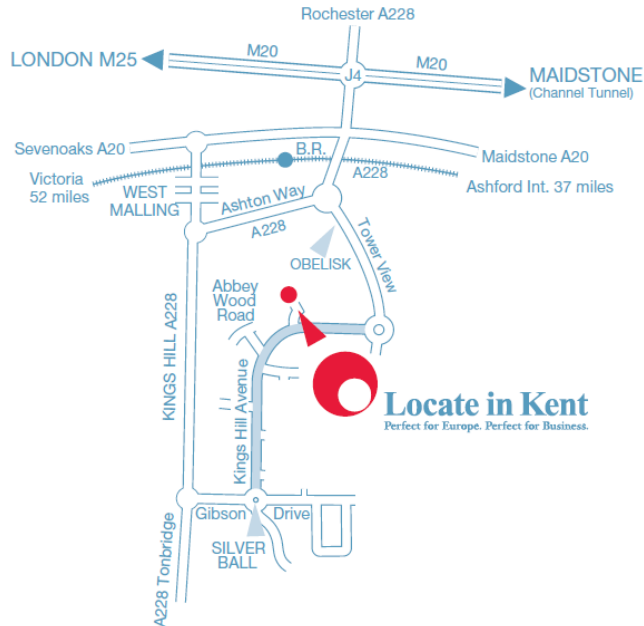

## Directions

35 Kings Hill Avenue  
Kings Hill  
West Malling  
Kent  
ME19 4AX  
United Kingdom

T. +44 (0) 1732 520 700  
F. +44 (0) 1732 520 701  
E. [enquiries@locateinkent.com](mailto:enquiries@locateinkent.com)

### ROAD

- M25, M20 (Jnc 4) for A228 Tonbridge and West Malling
- At end of A228 by-pass at Obelisk roundabout, take the first exit into Kings Hill
- Follow the directions on the map for 35 Kings Hill Avenue

### OR

- M2 (Jnc 2) for A228 Tonbridge and West Malling
- At end of A228 by-pass at Obelisk roundabout, take the first exit into Kings Hill
- Follow the directions on the map for 35 Kings Hill Avenue

### RAIL

- From London Victoria to West Malling (Kings Hill) station